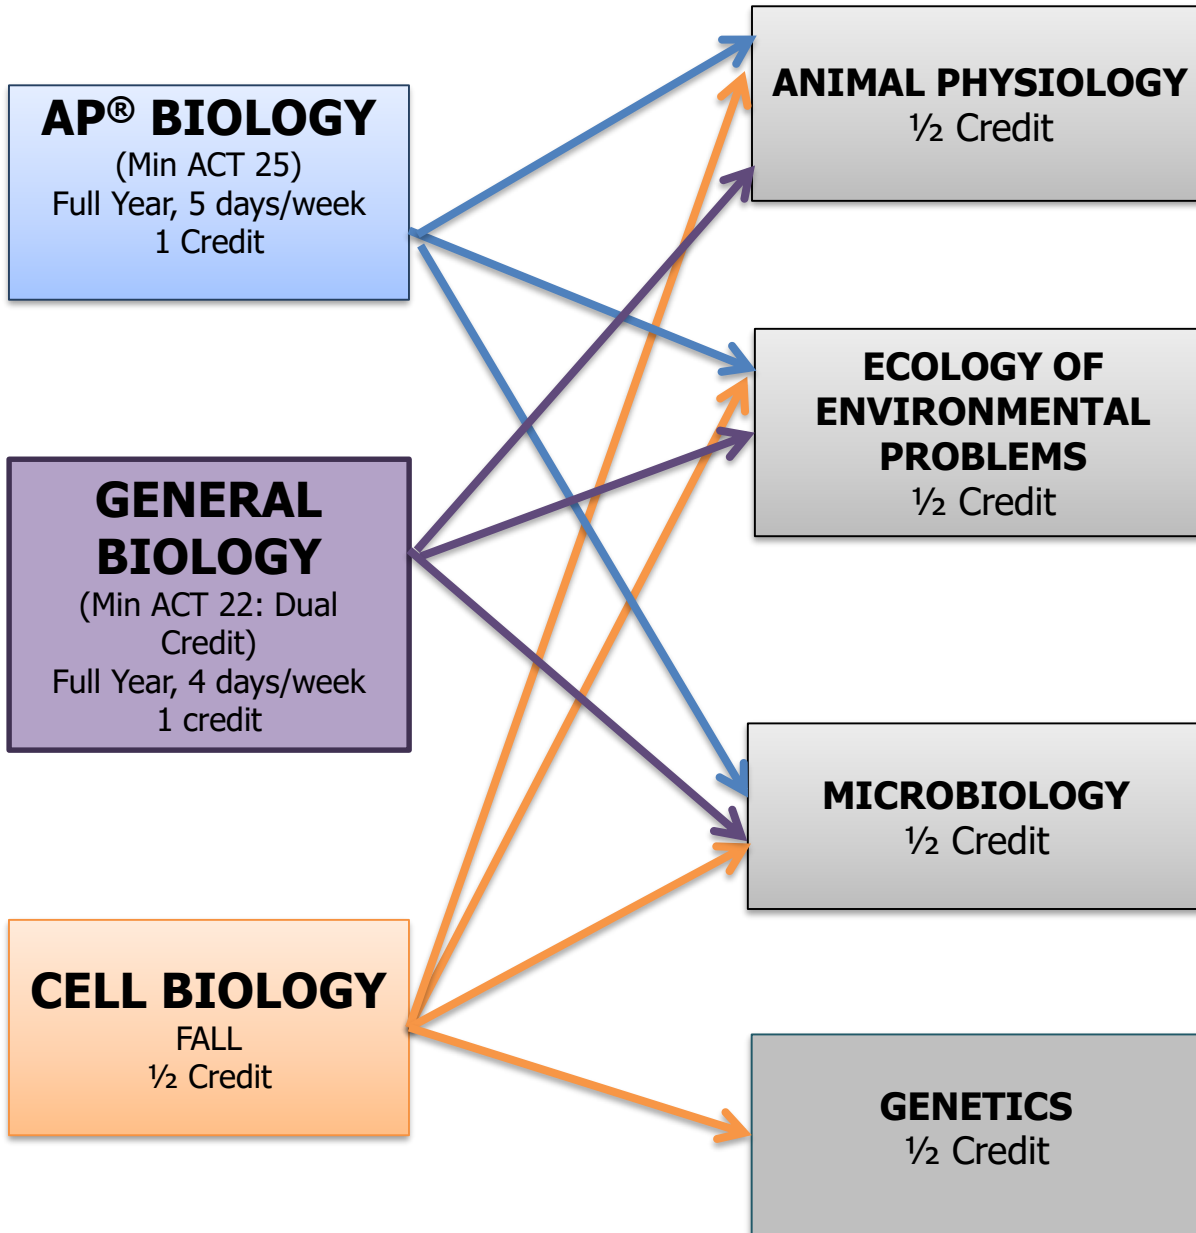

JUNIORS

Introduction to Research Methods I and II
Full Year, 1 day/week
½ Credit Elective
(Does not count toward MSMS 13)
Open to ALL STUDENTS
(No Science Fair Club)

SENIORS

Introduction to Research Methods I and II
Full Year, 1 day/week
½ Credit Elective
(Does not count toward MSMS 13)
Open to ALL STUDENTS
(No Science Fair Club)