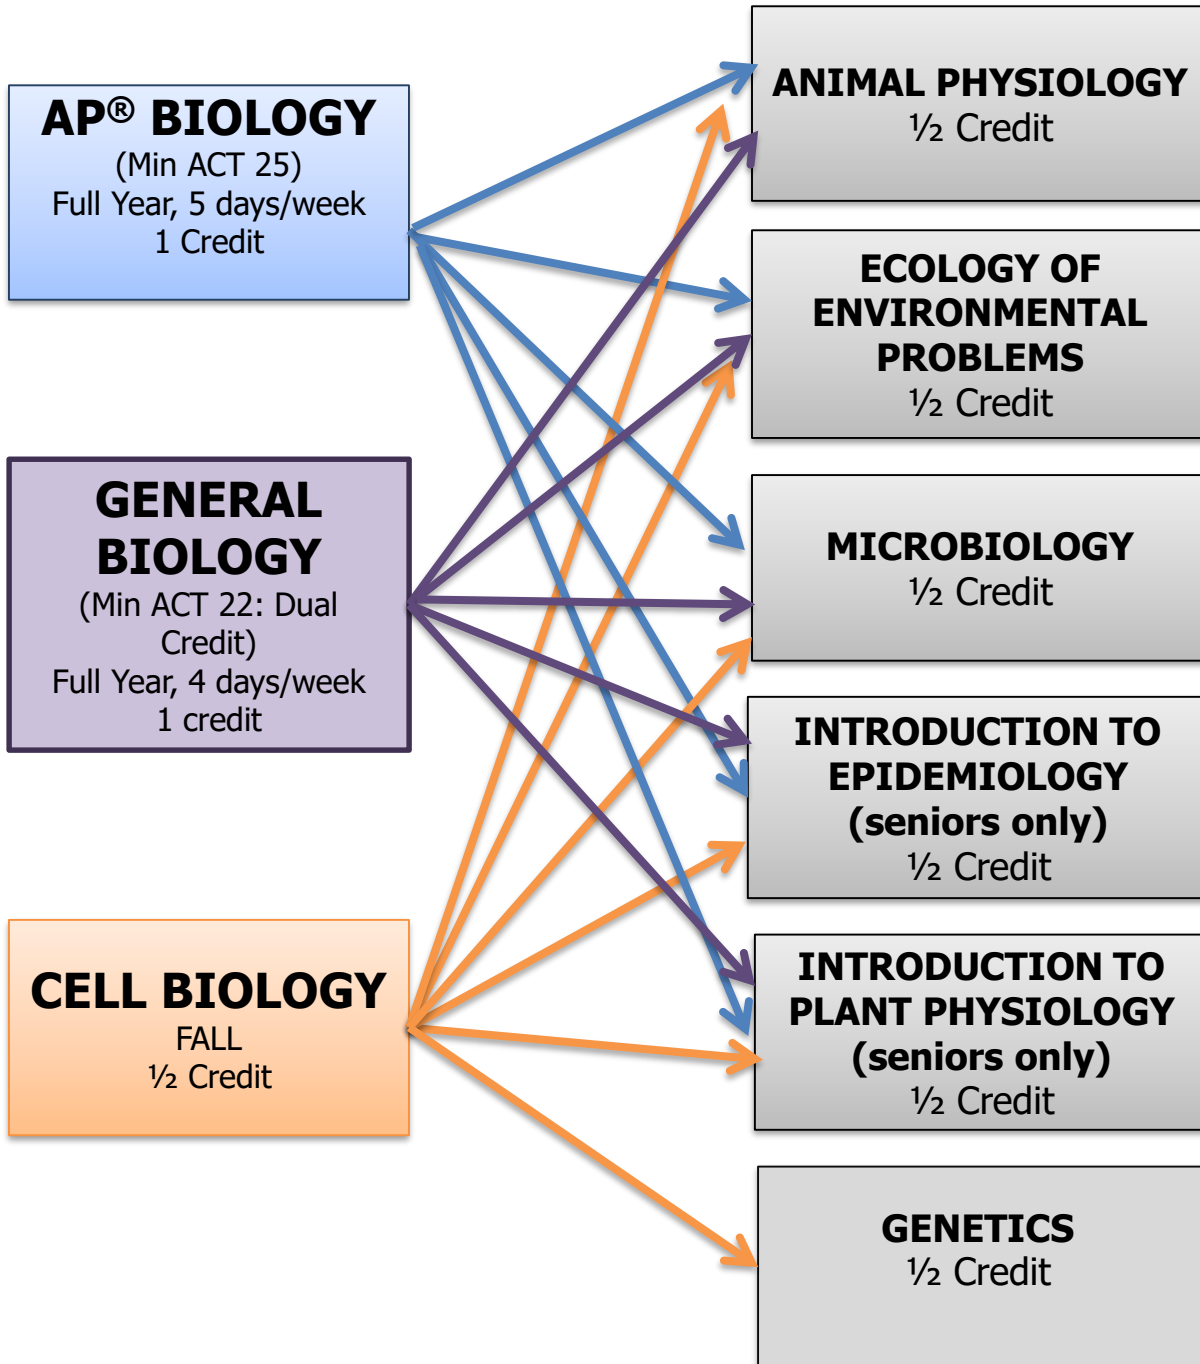

JUNIORS

Introduction to Research Methods I and II
Full Year, 1 day/week
½ Credit Elective
(Does not count toward MSMS 13)
Open to ALL STUDENTS
(No Science Fair Club)

SENIORS

Introduction to Research Methods I and II
Full Year, 1 day/week
½ Credit Elective
(Does not count toward MSMS 13)
Open to ALL STUDENTS
(No Science Fair Club)