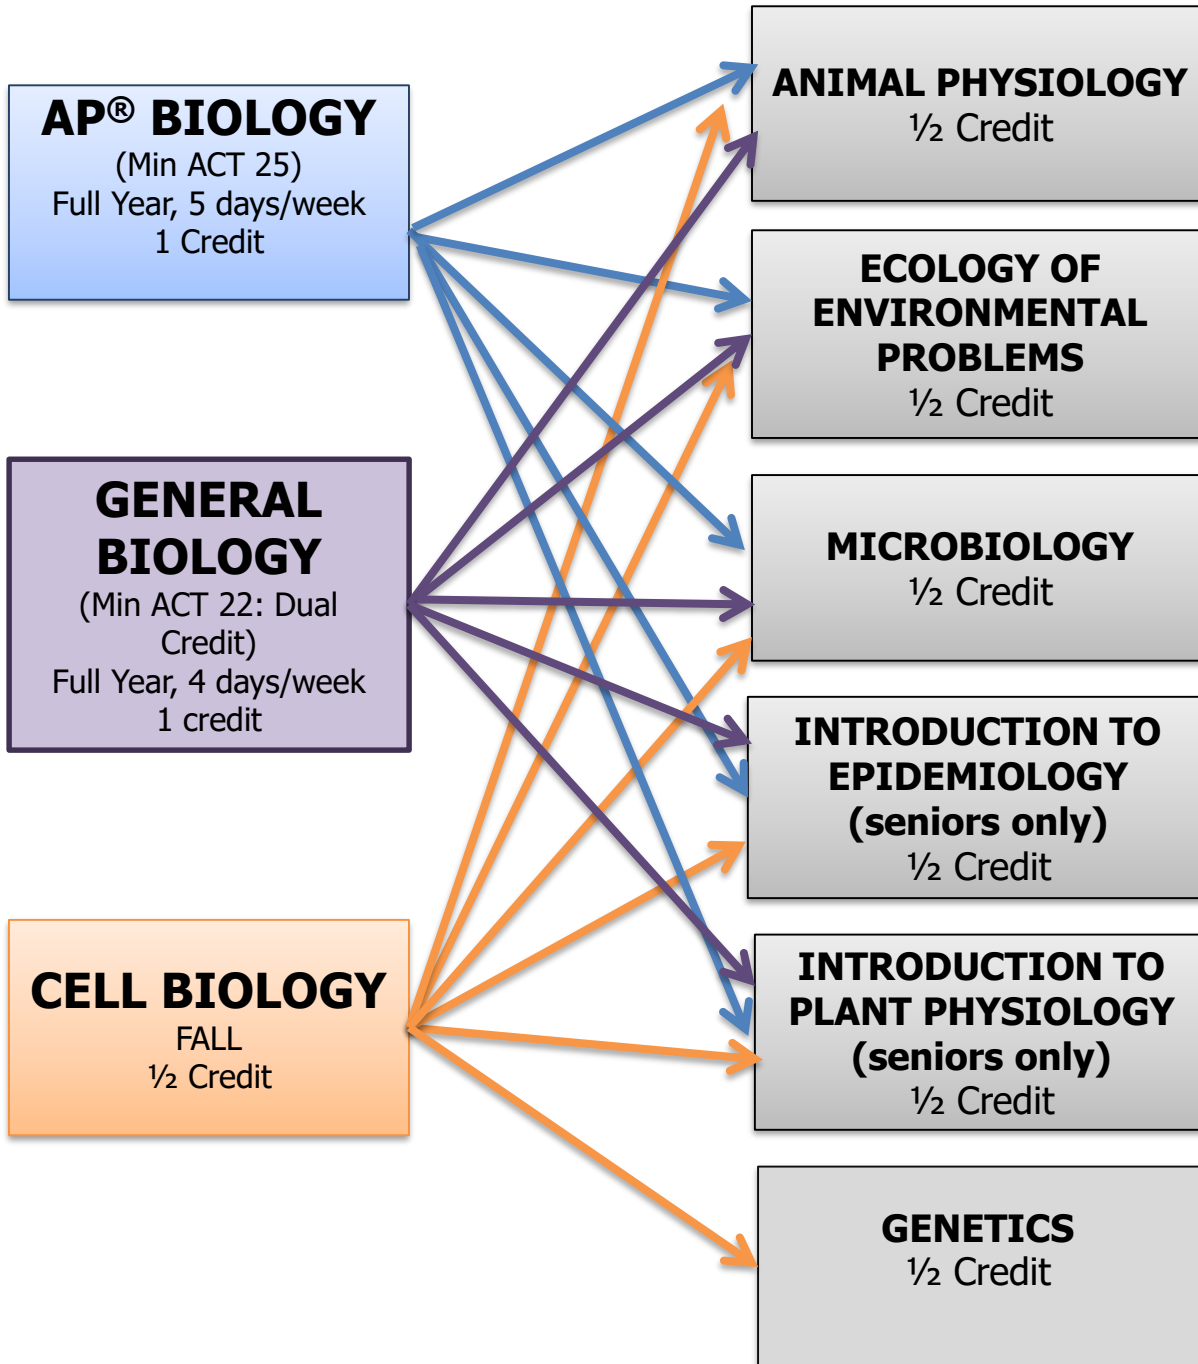

# SENIORS

**Introduction to Research Methods I and II**  
Full Year, 1 day/week  
½ Credit Elective  
(Does not count toward MSMS 13)  
Open to ALL STUDENTS  
(No Science Fair Club)